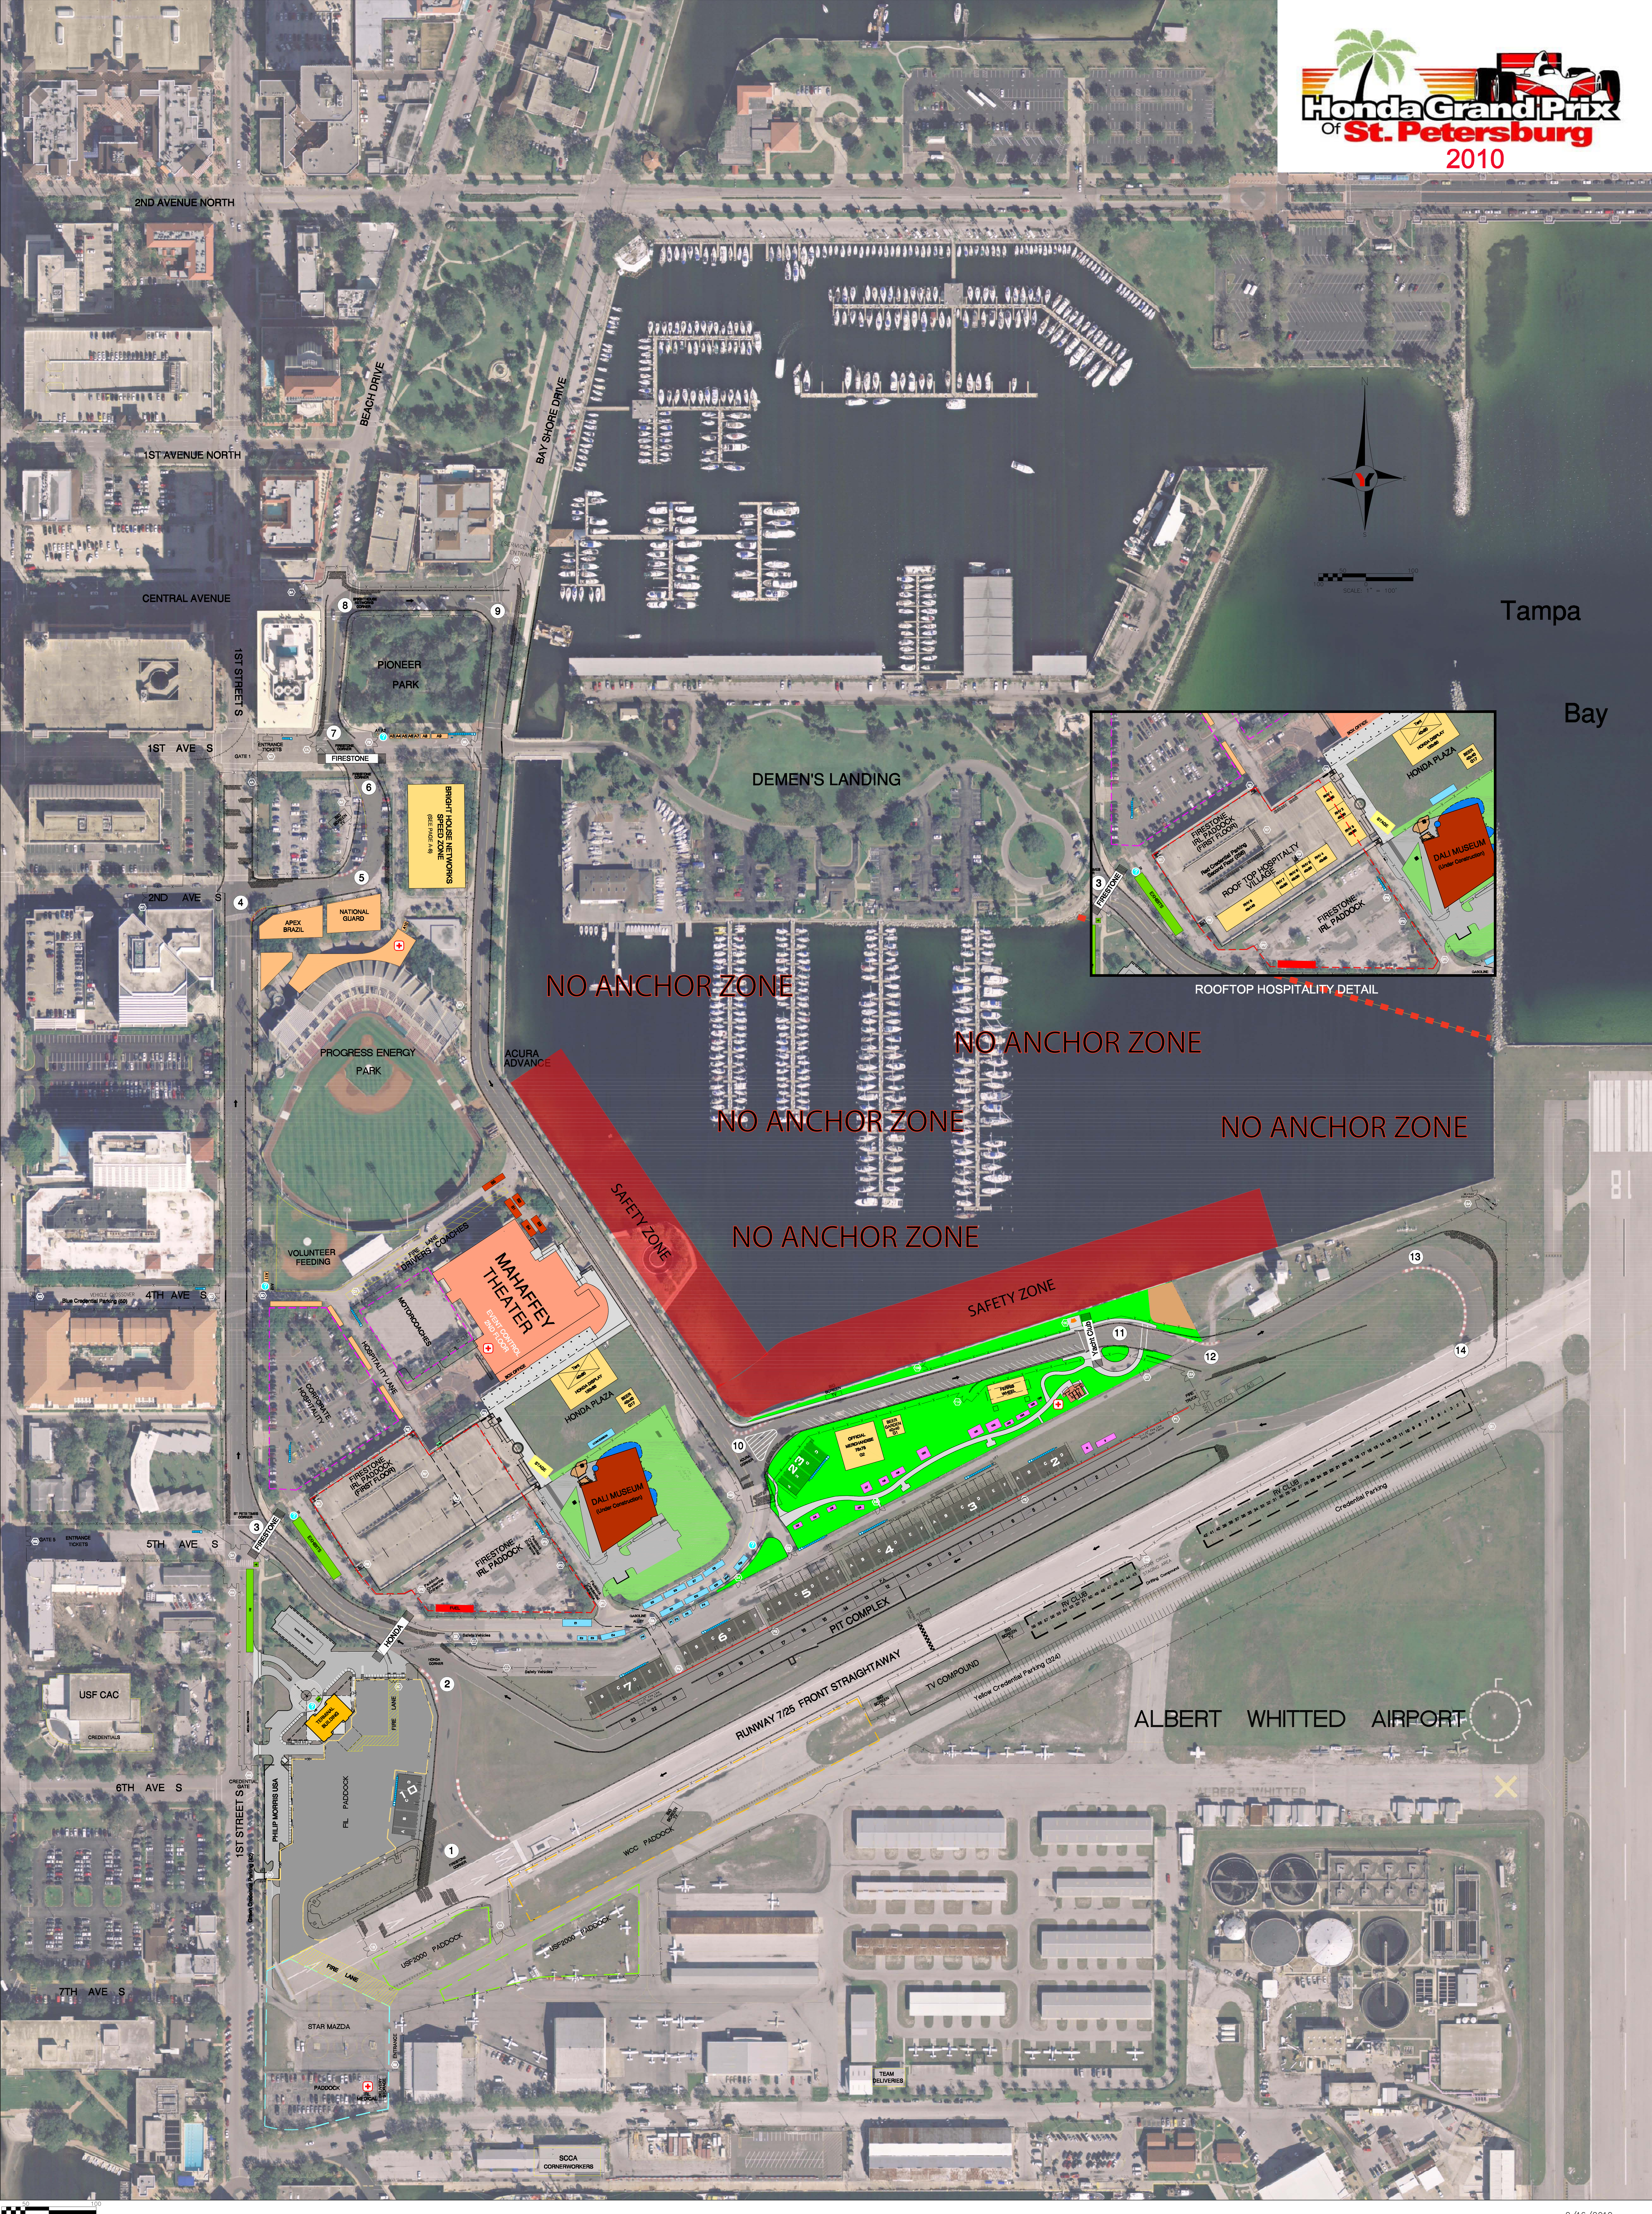

SCALE: 1" = 100'

Tampa

Bay

ROOFTOP HOSPITALITY DETAIL

NO ANCHOR ZONE

NO ANCHOR ZONE

NO ANCHOR ZONE

NO ANCHOR ZONE

NO ANCHOR ZONE

SAFETY ZONE

SAFETY ZONE

ALBERT WHITTED AIRPORT